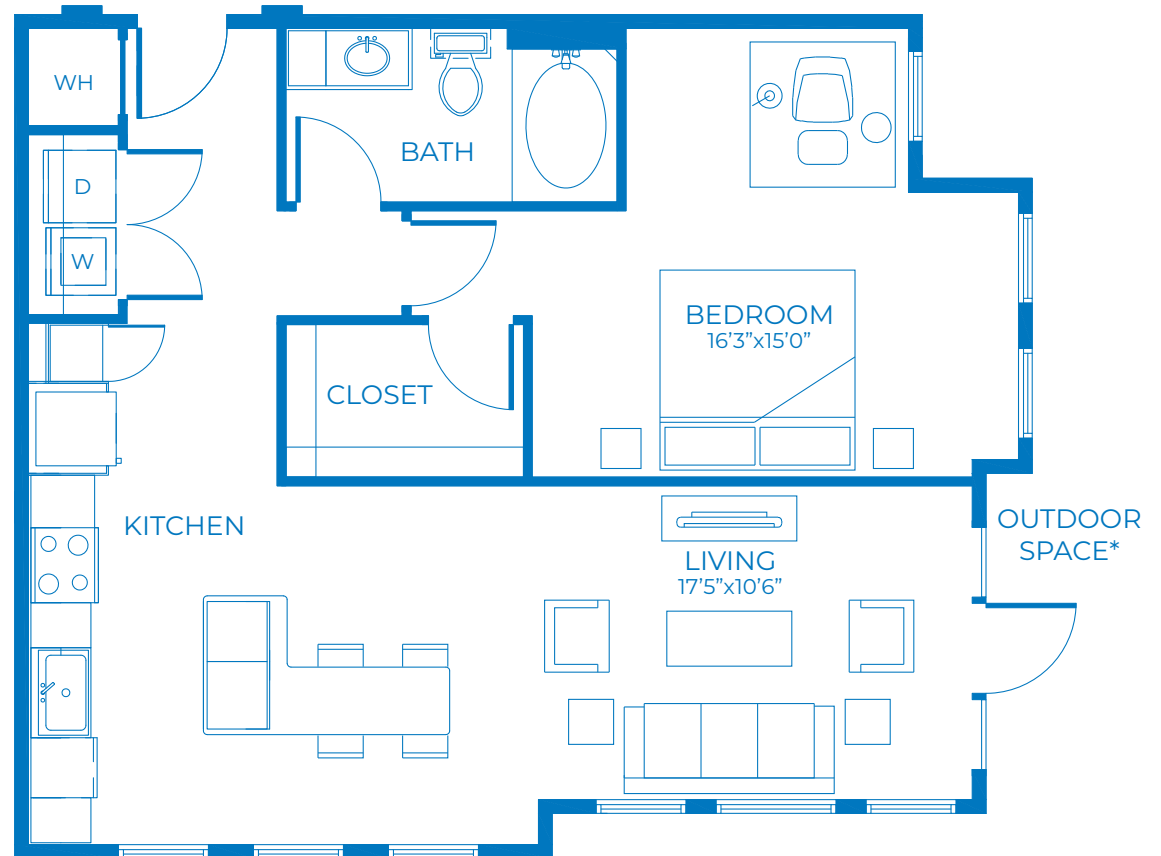

# THE STANDARD

RIVER DISTRICT

## A6

1 Bed | 1 Bath  
894 SQ. FT.

### RENT

Floor plans are artist's rendering. All dimensions are approximate. Actual product and specifications may vary in dimension or detail. Not all features are available in every apartment. Prices and availability are subject to change. Please see a representative for details.